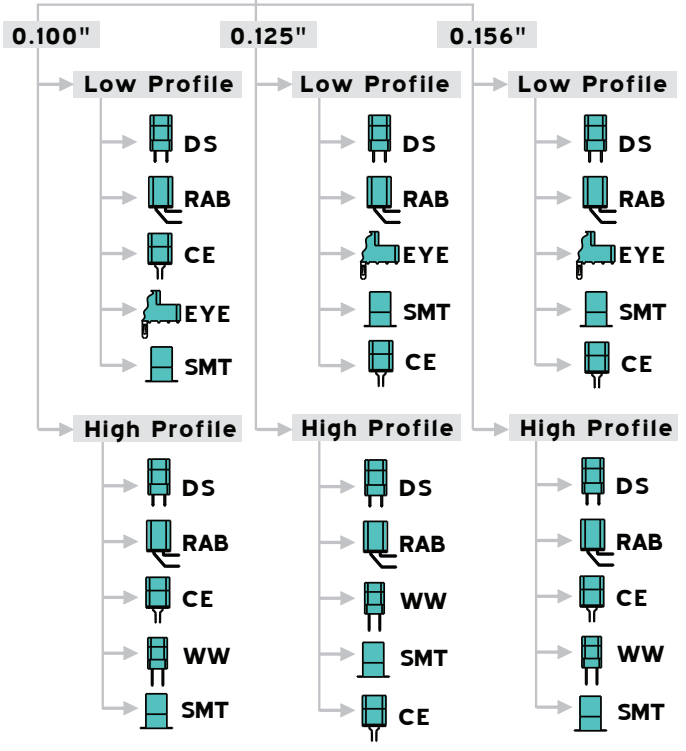

Product Configuration Chart

Card Edge Connectors

Standard Temperature

High Temperature

Female

High Temperature

Male

Tel: +44 (0)1962 773004
 Fax: +44 (0)1962 773104
sales@in2connect.uk.com
www.in2connect.uk.com