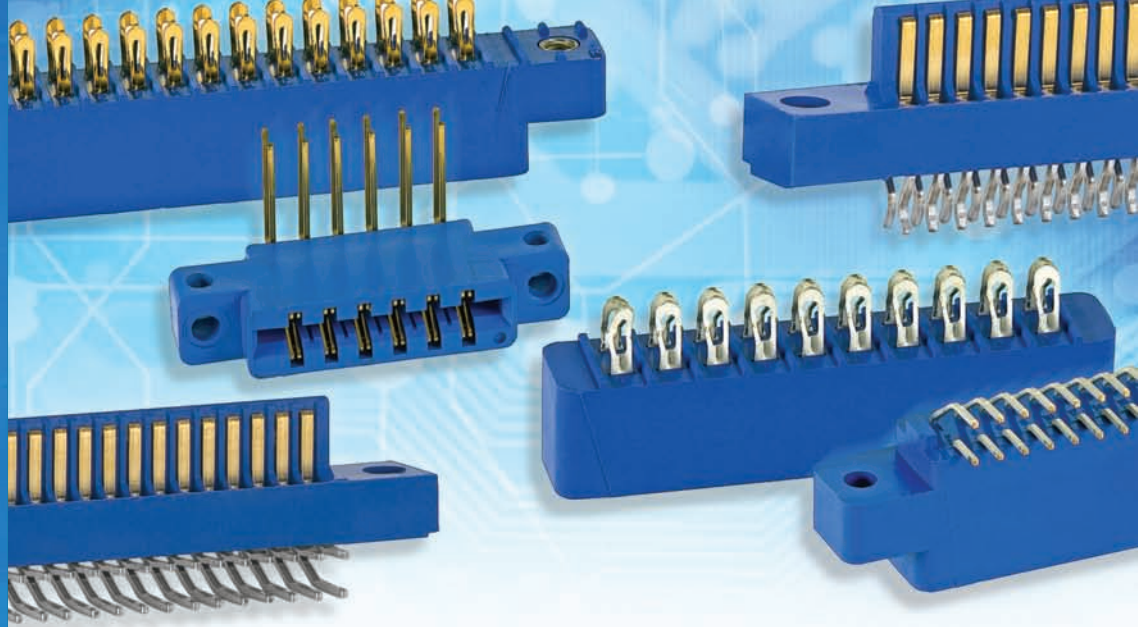

Applications for Sullins Connectors:

- Aircraft Electronic Controls and Radio Communications
- Computing Equipment and Peripherals
- Consumer Electronics and Household Appliances
- Office Equipment
- Automotive Electronics and Accessories
- Casino Gaming Devices
- Medical Devices
- Industry Machinery and Process Control Equipment
- Telecommunication
- Vending Machines
- Burn-in Ovens and Test Equipment
- And more...

The Sullins Advantage

- Five-day Lead Time*
- Free Samples – Fast!
- High Quality and Reliable Connectors
- Engineering Design and Technical Support
- Connector Experts at Your Service Assist with Specific Project Requirements
- Design and Build Custom Parts to Suit Your Needs
- RoHS Compliance

Card Edge Connectors

Features and Benefits:

- Available in temperatures up to 250°C for demanding thermal applications
- Available in a large variety of male and female connector types for all kinds of applications
- Comes in 1mm, 0.050", 0.100", 0.125", 0.150" and 0.156" contact centers
- Available in insulator height of 0.431", 0.550", 0.610" and 0.720"
- Comes in various plating options, including full gold, selective gold, and pure tin
- Choices of pin style, including dip solder, eyelet, press-fit, and wire-wrap are available
- Large selection of termination types and mounting styles are available for various applications
- Features high mating cycle for all our connectors for long-lasting usage