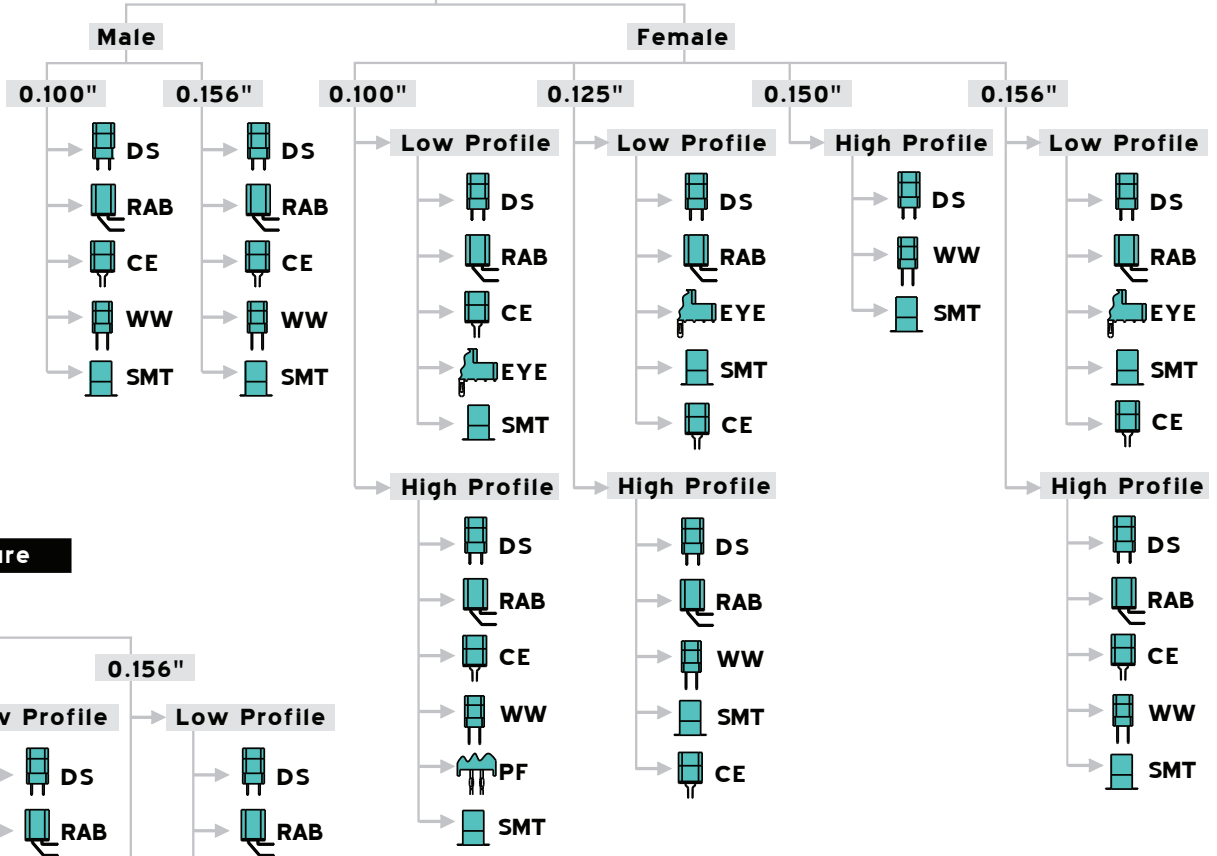

Product Configuration Chart

Card Edge Connectors

Standard Temperature

High Temperature

Female

High Temperature

Male

Tel: +44 (0)1962 773004
 Fax: +44 (0)1962 773104
sales@in2connect.uk.com
www.in2connect.uk.com