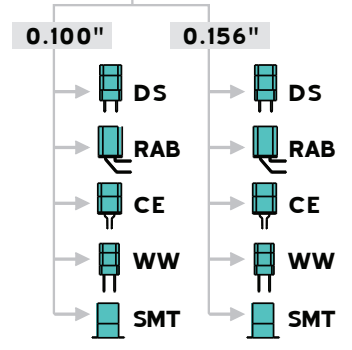

Product Configuration Chart

Card Edge Connectors

Standard Temperature

High Temperature

Female

High Temperature

Male

Tel: +44 (0)1962 773004
 Fax: +44 (0)1962 773104
sales@in2connect.uk.com
www.in2connect.uk.com